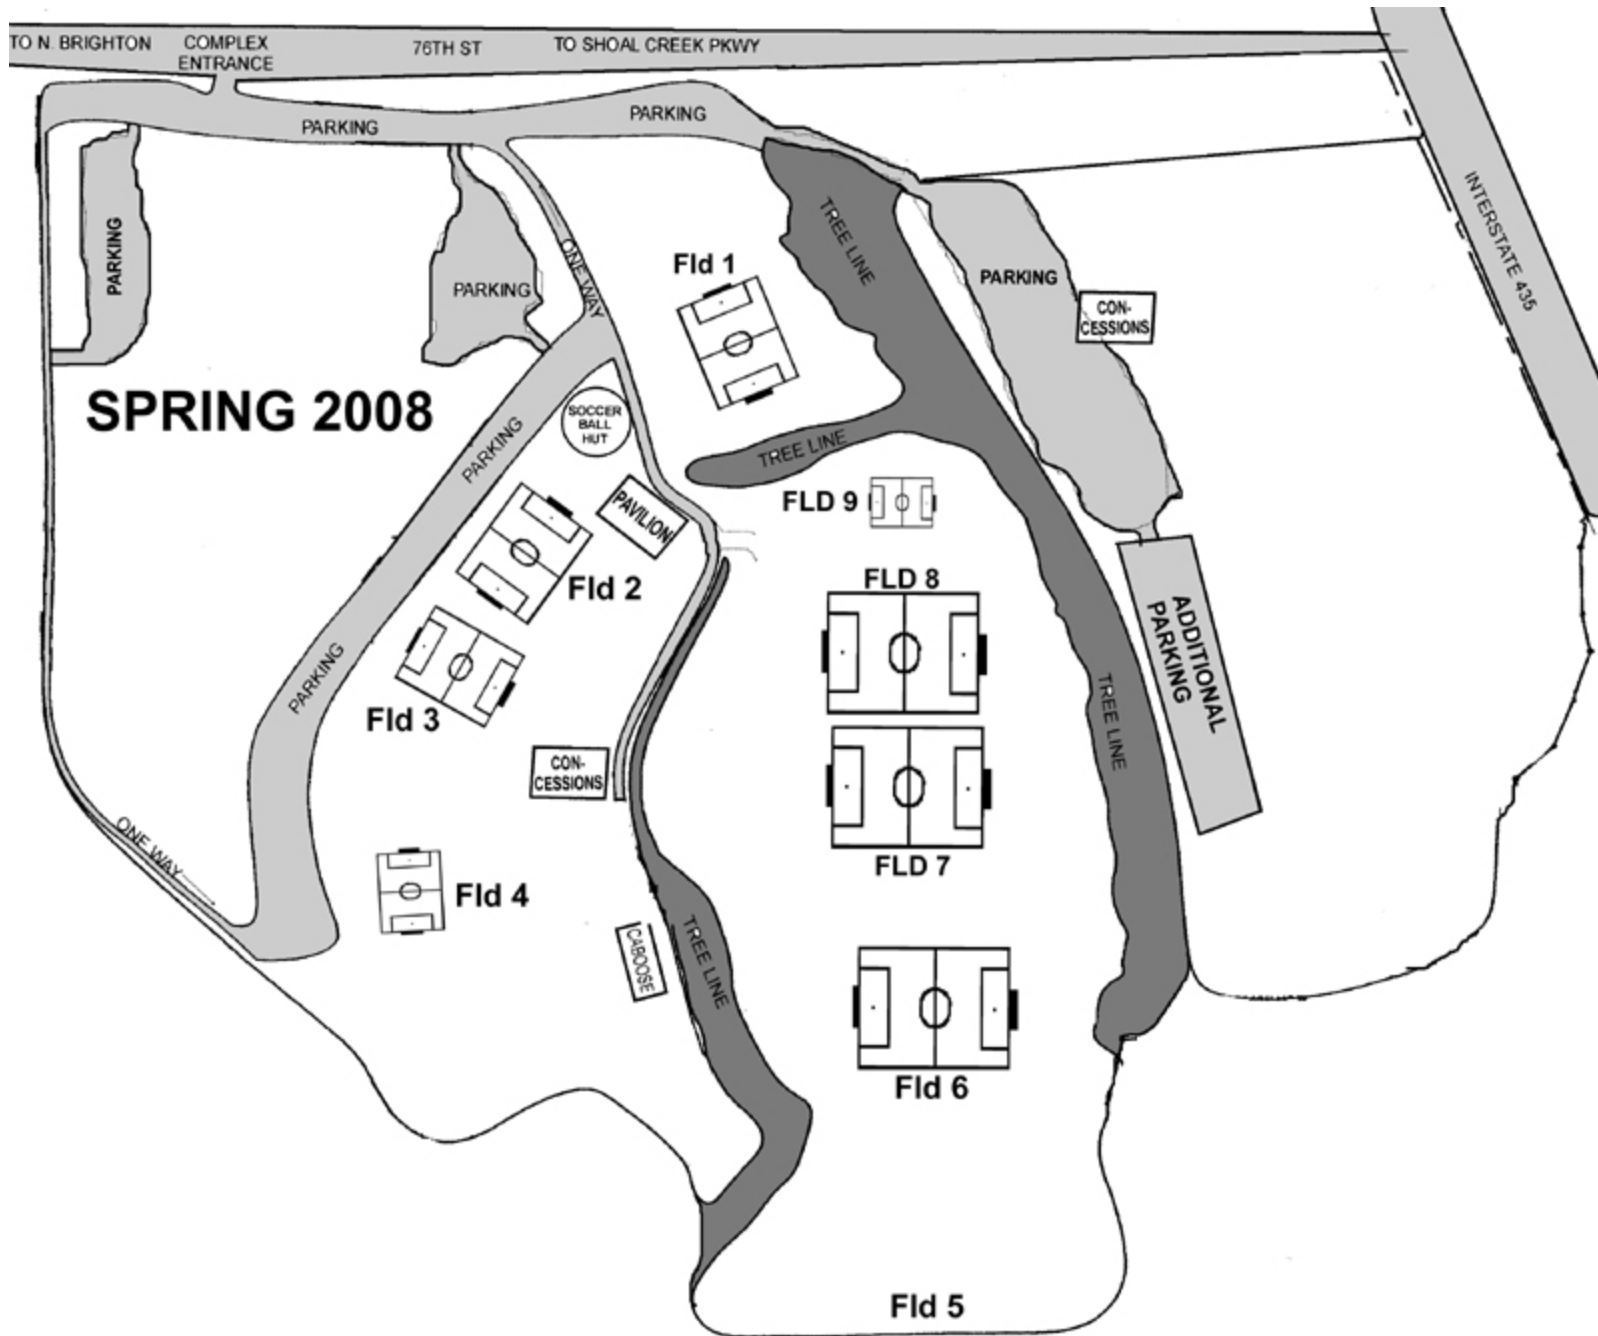

# Western Missouri Field Layout Spring 2008

# Western Missouri Field Layout Spring 2008

Western Missouri Soccer League's Field Complex is located at the intersection of Interstate I-435 and Hwy 152 in "the Northland". We are between Liberty and Gladstone, north of Worlds of Fun and southeast of KCI airport.

## ***From Hwy 152***

- 1) Exit at N. Brighton, go south to 80th, turn left (east) to field complex entrance on your right.  
or
- 2) Turn south on Shoal Creek Pkwy., go to 76th, turn right (west) and go to complex entrance.

## ***From I-435***

- 1) Exit at Shoal Creek Pkwy., go east/north on Shoal Creek to 76th, turn left (west) on 76th. Go to Complex entrance on left.