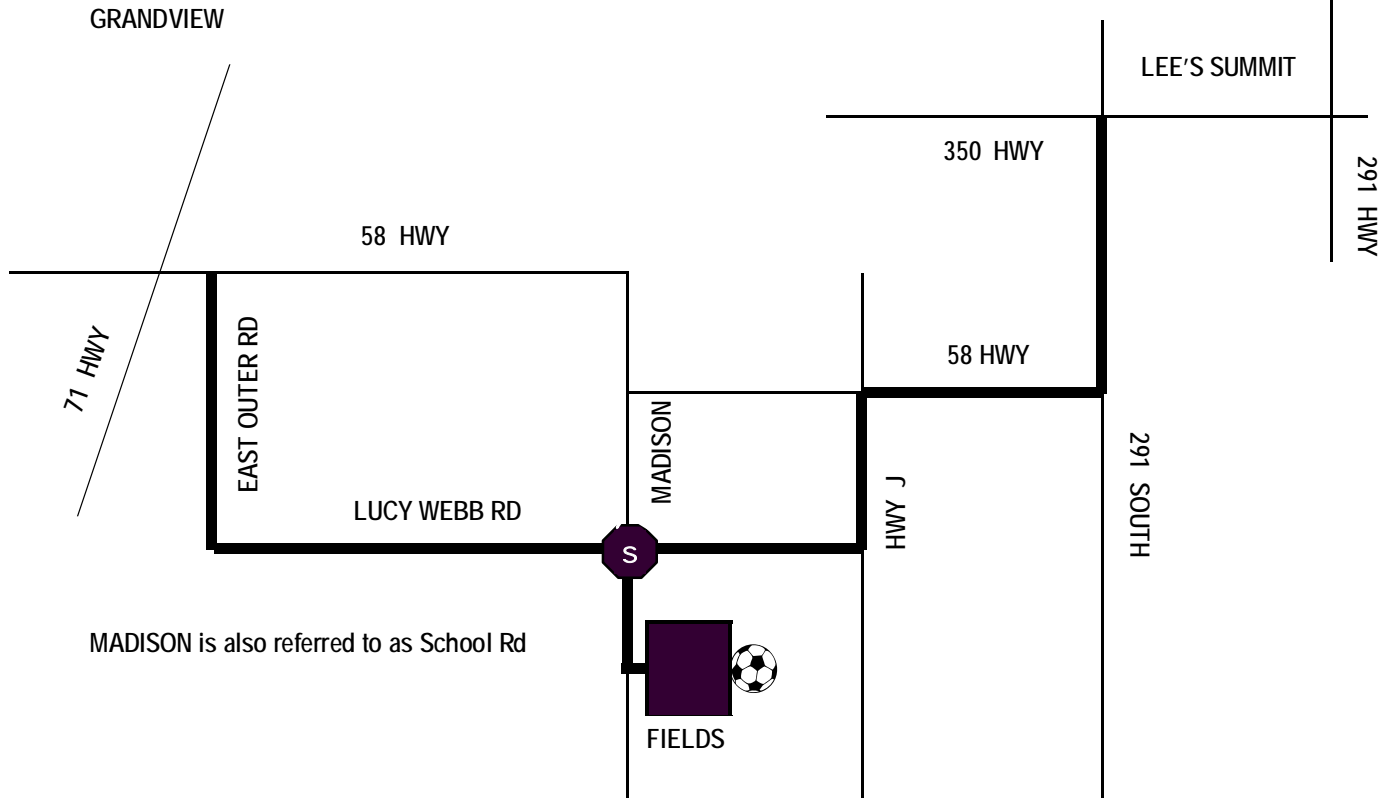

RAYMORE (Ray-Pec) 08/12/03

FIELD INITIALS
RP

STOP LIGHT

STOP SIGN

INDEPENDENCE

FROM 71 HWY (Grandview)

Take Hwy 71 south to Hwy 58 (Belton-Raymore exit). Go east on 58 to East Outer Rd. Go south on East Outer Rd into Lucy Webb Rd (east). At 4 way stop sign go south on Madison. Fields will be on your left (east side) of the road.

FROM 291 (Lee's Summit)

Take 291 south to Hwy 58. Go west on 58 to stop light (Hwy J) and turn left (South). Go south to Lucy Webb Rd, turn right (west) to stop sign (Madison). Turn left on Madison (south) fields are on your left (east) approximately .2 miles.

Is approximately a 45 minute drive from Independence.

NO PETS allowed.