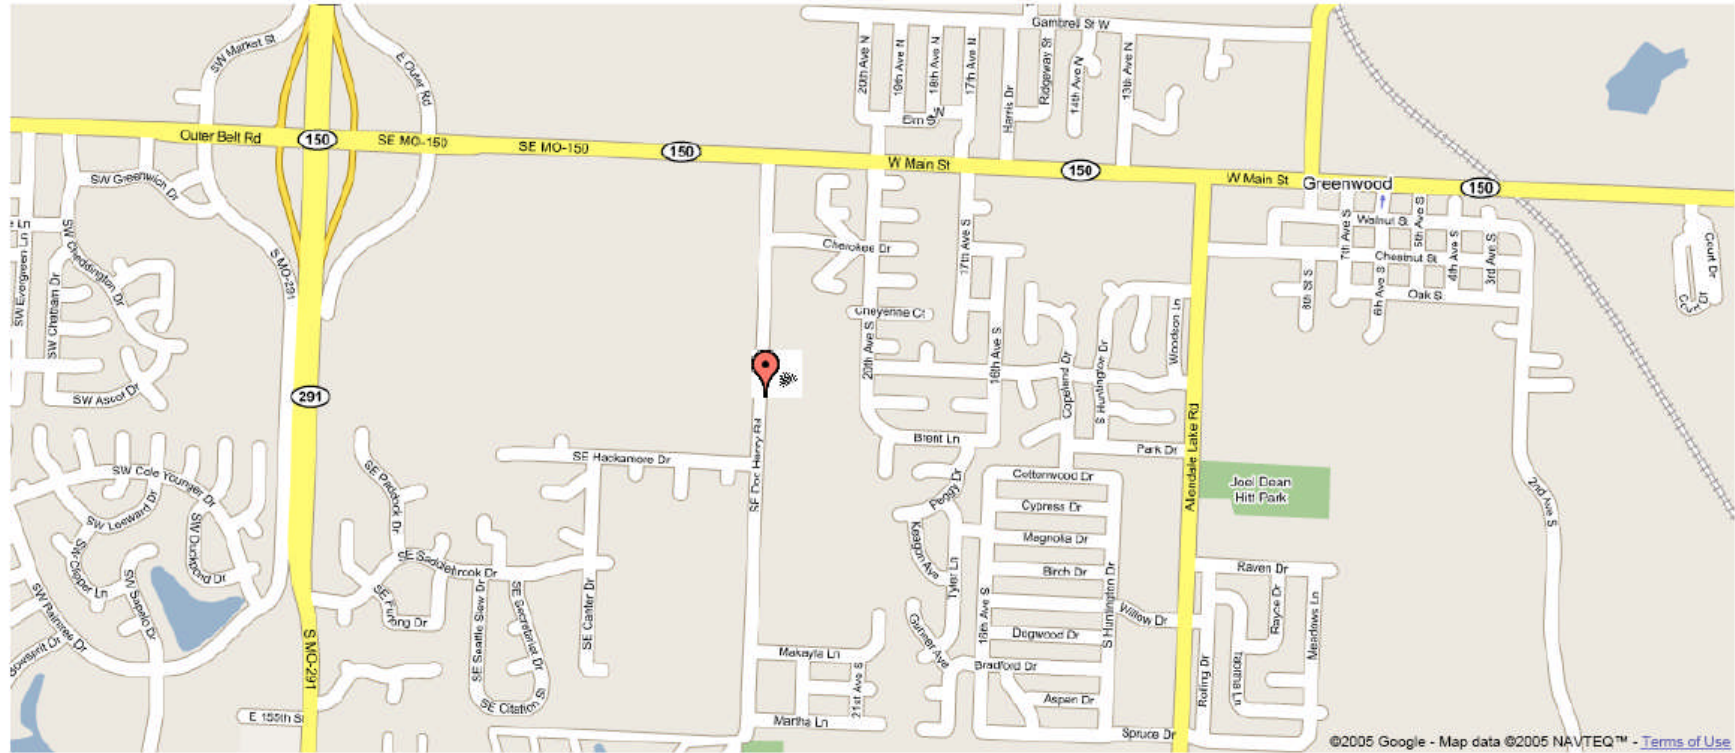

KCSL – MVP – Metro South

Google Local - 707 Doc Henry Rd, Greenwood, MO

Page 1 of 1

©2005 Google - Map data ©2005 NAVTEQ™ - [Terms of Use](#)